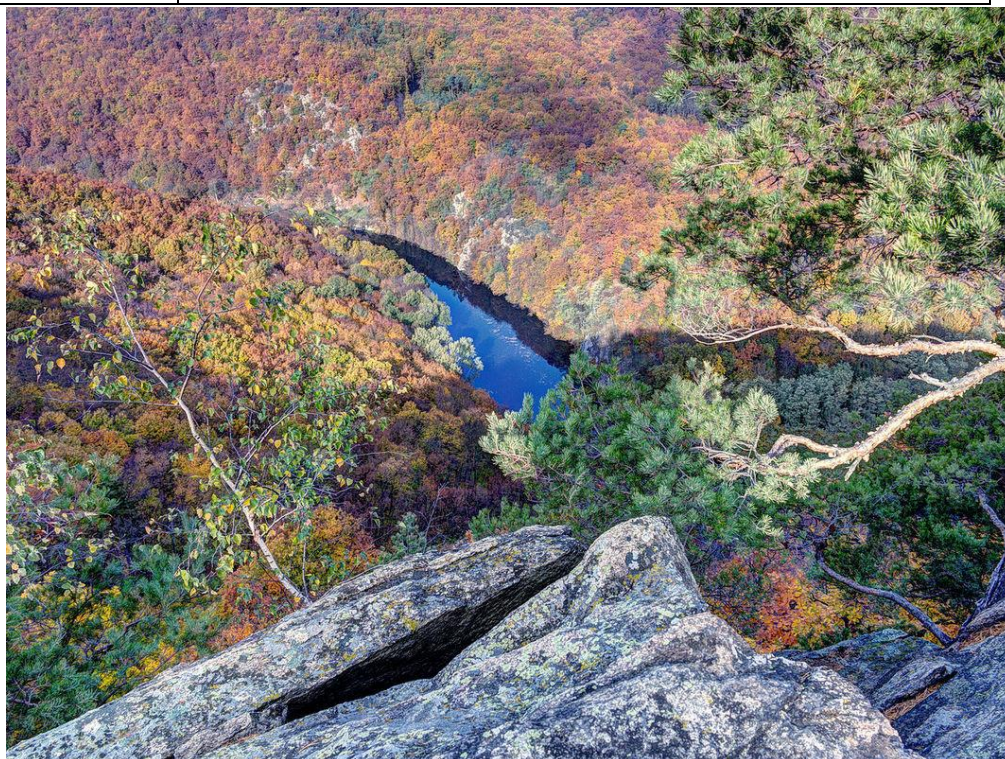

## 9) Sealsfield's stone – view

Distance from Znojmo:	8 km
Duration:	2 hours
GPS:	48,837142 15,997926